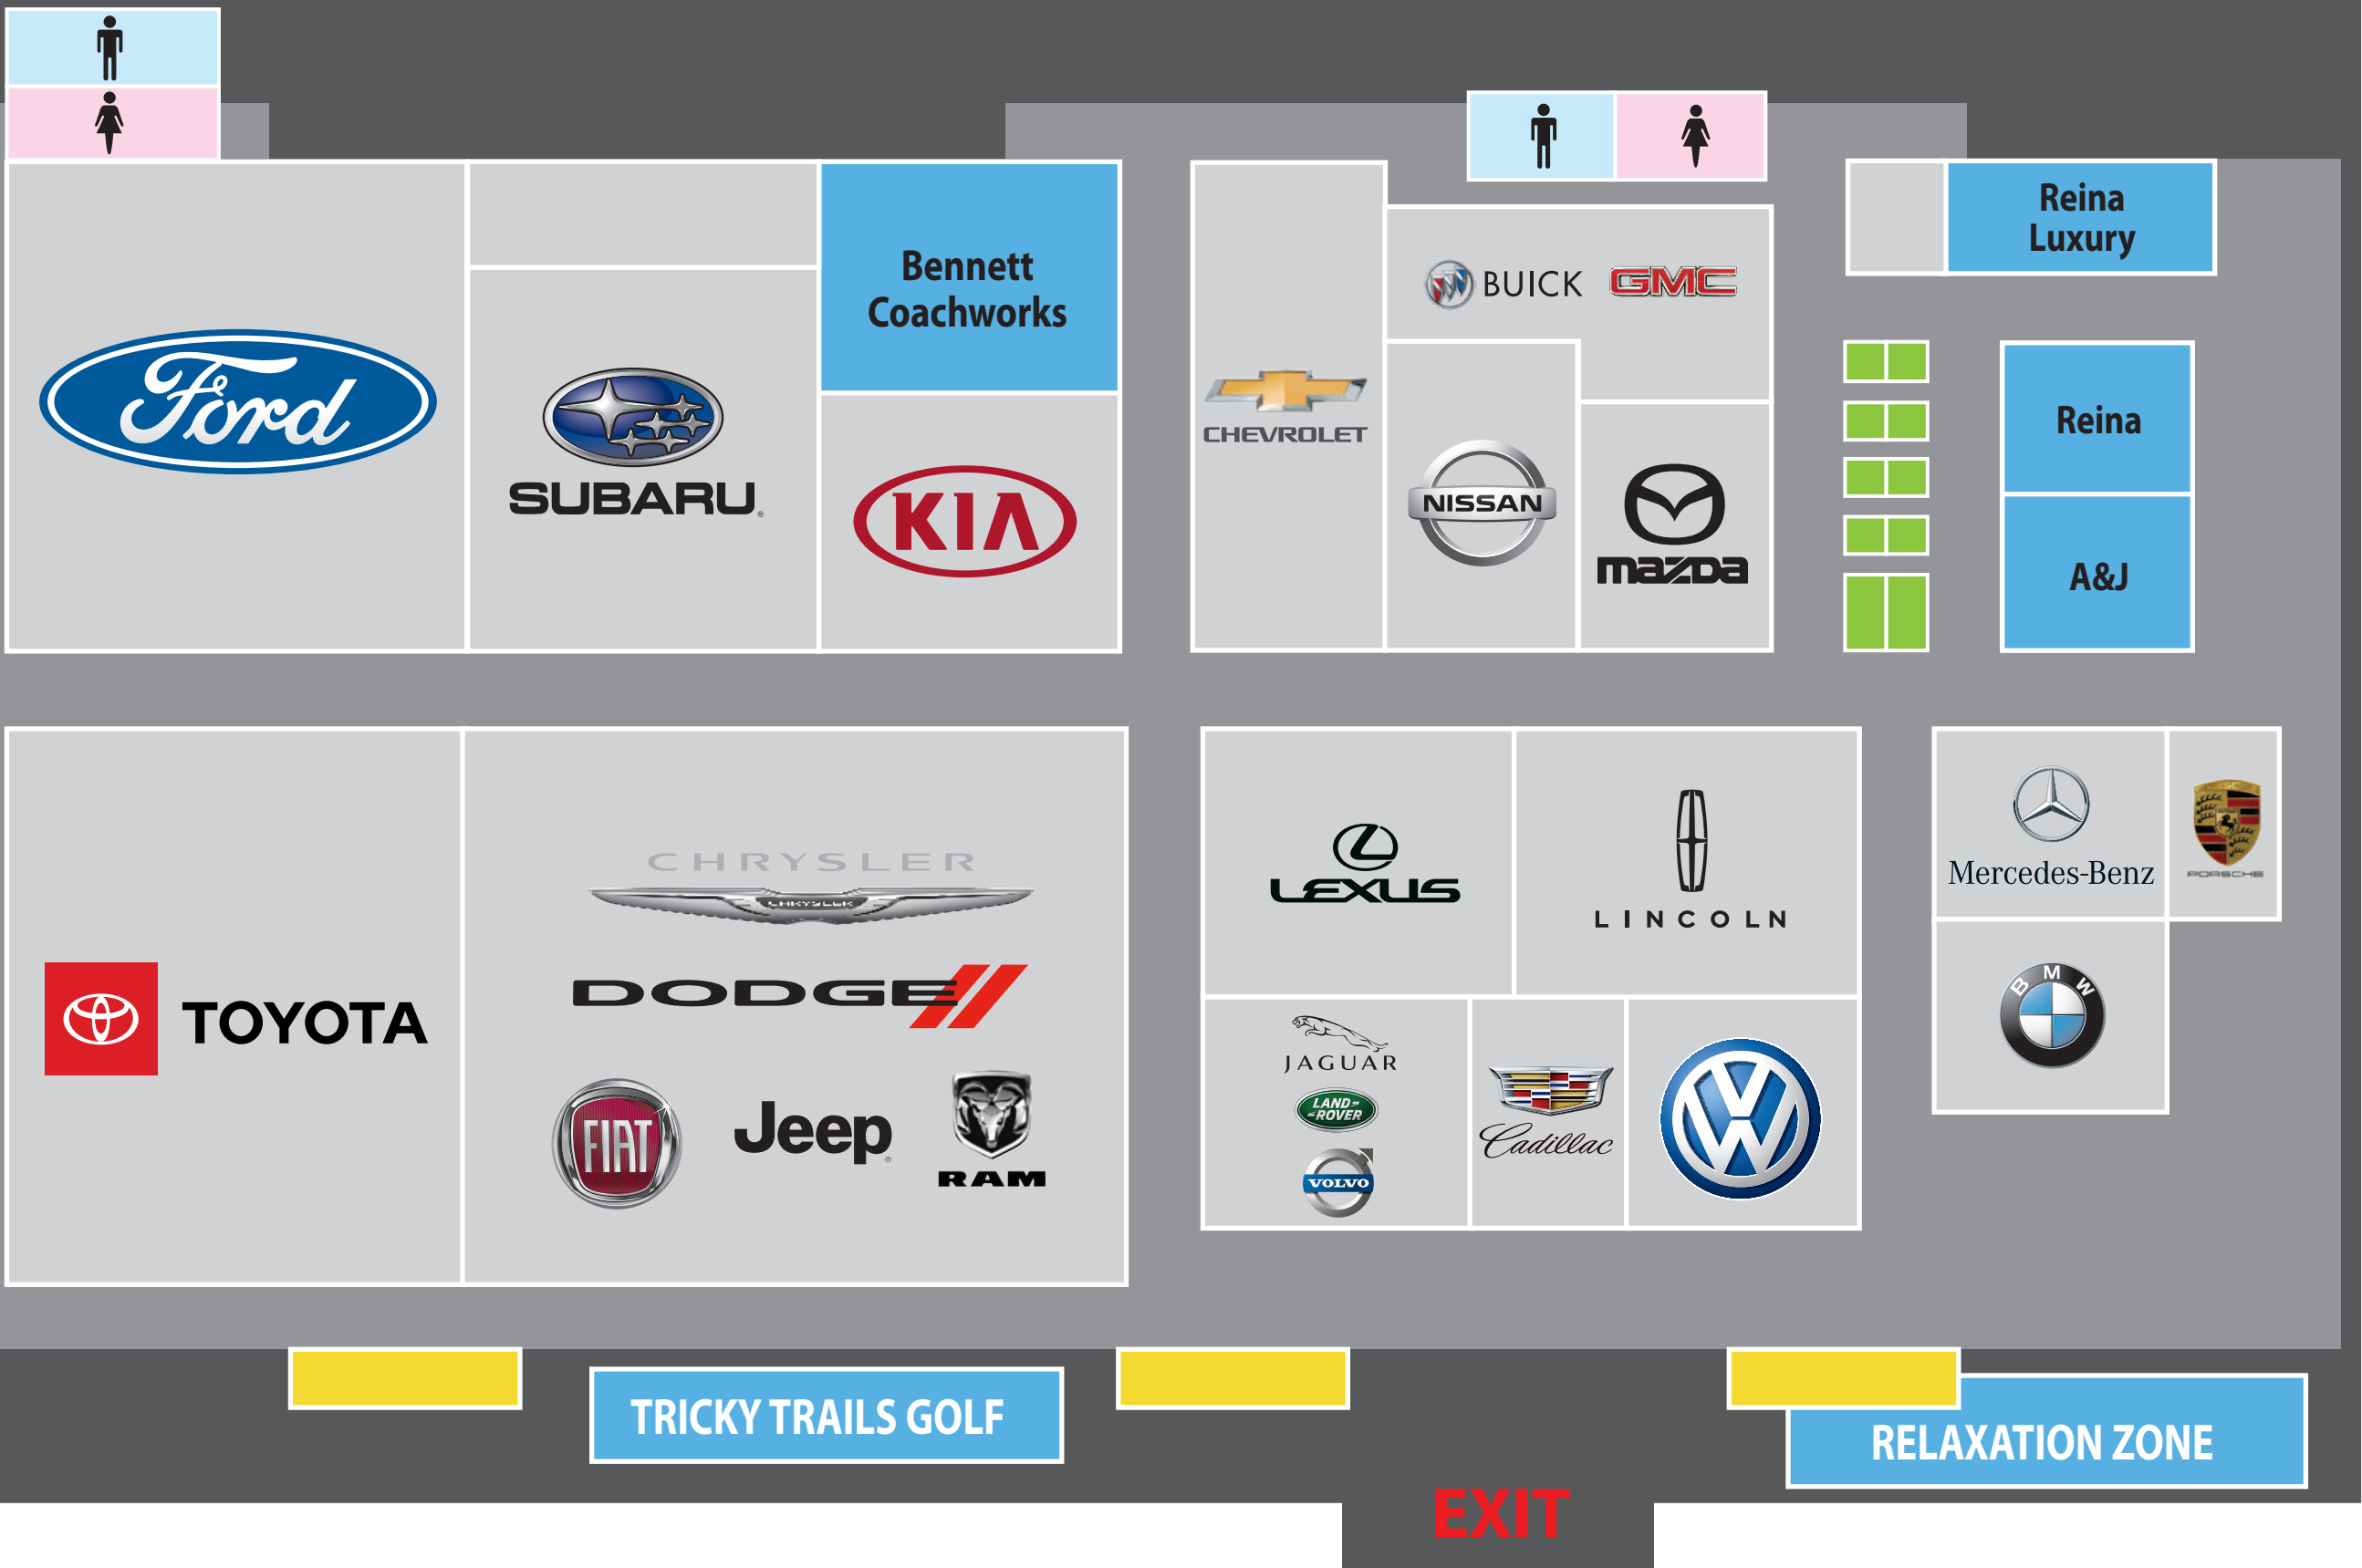

Classic Car Show
Saturday/Sunday

BOX
OFFICE

REGISTRATION

THERMAL
TEMP
CHECK

ENTRANCE

To FORD
TEST DRIVE

MAP KEY

-  VEHICLE DISPLAY
-  FEATURES
-  VENDORS & SPONSORS
-  FOOD & DRINK
-  RESTROOMS