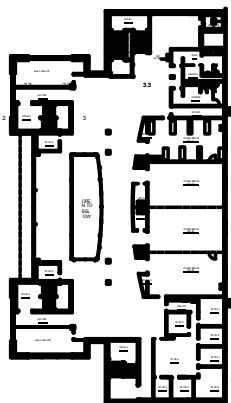

BO-Box Ofc
 R-Registration
 TC- Thermal Check

E
 N+S
 W

SECOND FLOOR

EXPOSITION HALL
 ATTENDEE PARKING

May 5-9, 2021
 Wisconsin State Fair Park

Plan updated: 4/20/2021

Exhibition Hall Ceiling = 28' Exhibit Property Height Restriction